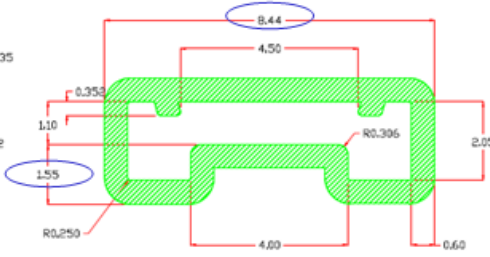

DESCRIPTION AND PURPOSE:

ON Semiconductor is notifying customers of its TSSOP Tube Dimension change.

NX Tube-to-Tube process is horizontal off-loading thus blowing units inside the tube is required. Package guided tube is needed to avoid leads from hitting the tube wall. New tube dimension is more robust thus allowing more clearance between leads and tube wall (Quality Improvement). Wall thickness improved by 0.1mm to make it stiffer for better alignment with respect to the machine track.

Final Product/Process Change Notification #16218

Current

New

Final Product/Process Change Notification #16218

RELIABILITY DATA SUMMARY:

No effect on product. Dimension change on tube will eliminate bent leads during Tube to Tube process. Tube will still follow ESD Standard.