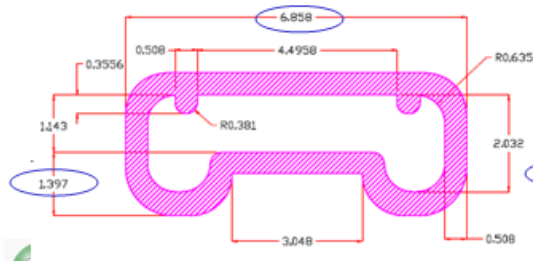

DESCRIPTION AND PURPOSE:

ON Semiconductor is notifying customers of its TSSOP Tube Dimension change.

NX Tube-to-Tube process is horizontal off-loading thus blowing units inside the tube is required. Package guided tube is needed to avoid leads from hitting the tube wall. New tube dimension is more robust thus allowing more clearance between leads and tube wall (Quality Improvement). Wall thickness improved by 0.1mm to make it stiffer for better alignment with respect to the machine track.

Final Product/Process Change Notification #16218

Current

New

Final Product/Process Change Notification #16218

RELIABILITY DATA SUMMARY:

No effect on product. Dimension change on tube will eliminate bent leads during Tube to Tube process. Tube will still follow ESD Standard.